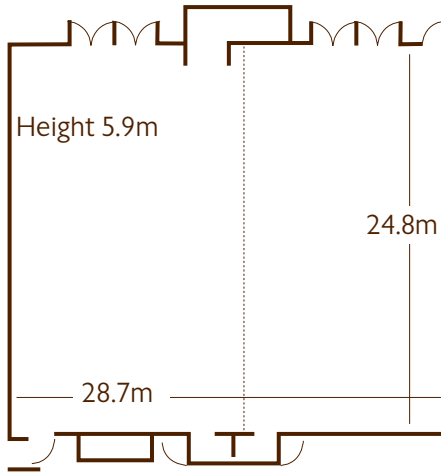

Amara Sanctuary Resort Sentosa

Grand Ballroom