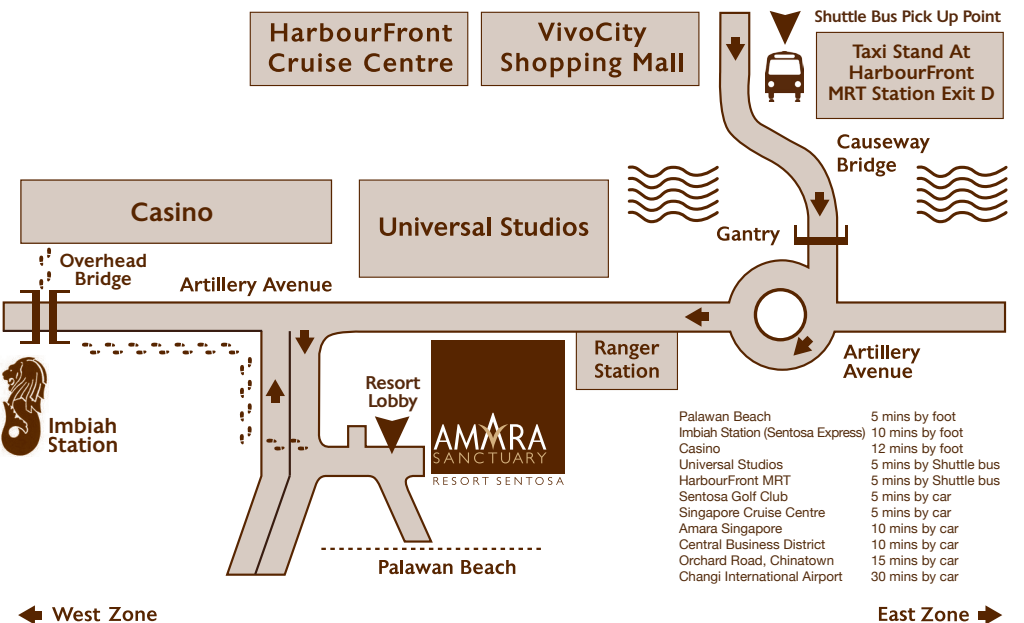

The Meeting of Minds

Events and Conferences Facilities

Function Room	Area Sq metre	Height Metre	Round of 10 Table <small>With Stage / without Stage</small>	Long Table	Buffet	Cocktail
Grand Ballroom	772.78	5.90	450 / 500	324	480	1600
Ballroom 1	386.39	5.90	140 / 250	150	140	700
Ballroom 2	386.39	5.90	140 / 250	160	140	700
Pulai	39.07	3.00	20	-	20	40
Palm	48.57	3.00	-	-	-	-
Halia	37.25	3.00	20	-	20	30
Lemongrass	38.08	3.00	20	-	20	30
Halia & Lemongrass	75.33	3.00	40	-	30	70
Padi	39.09	3.00	20	-	30	50
Tembusu	38.71	3.00	20	-	30	50
Padi & Tembusu	77.80	3.00	40	-	40	110
Ficus	106.11	3.00	60	50	40	140
Glass Pavilion*	49.92	3.20	40	40	50	50

	Cluster of Six	Classroom	Theatre	U Shape	Boardroom
Grand Ballroom	-	507	580	160	114
Ballroom 1	-	252	306	78	-
Ballroom 2	-	252	306	78	114
Pulai	12	24	35	21	24
Palm	-	-	-	-	14
Halia	12	18	24	15	15
Lemongrass	12	18	24	15	15
Halia & Lemongrass	24	30	48	24	30
Padi	24	18	32	15	24
Tembusu	12	18	32	15	24
Padi & Tembusu	24	48	76	26	36
Ficus	36	63	90	27	48
Glass Pavilion*	24	36	50	24	24

*outdoor space available

Amara Sanctuary Resort Sentosa

Grand Ballroom

Pulai & Palm

Halia & Lemongrass

Padi & Tembusu

Ficus